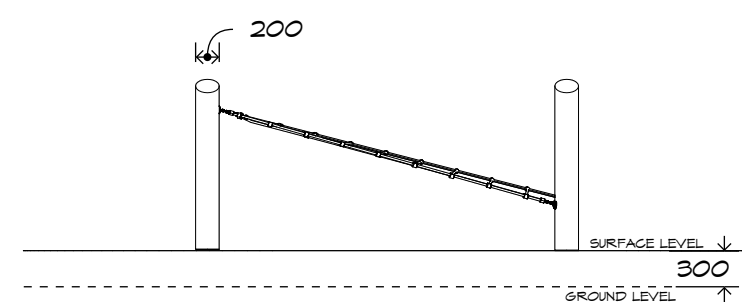

Product Sheet

Inclined Trapezoid 2 CN-1039

Product Warranty

Playground Creations warrants its products to be free from defect in materials or workmanship during normal use and installation and in accordance with our specifications.

Full warranty details on request.

Disclaimer: This should be read in conjunction with the Playground Creations full warranty terms and conditions.

On H5 posts and stainless steel fabricated components

On steel equipment with forced movement

On HDPE (high density polyethylene) structural failure

On combination rope work and activity nets

On all moving components

SURFACING:
RECOMMENDED: 30 m²