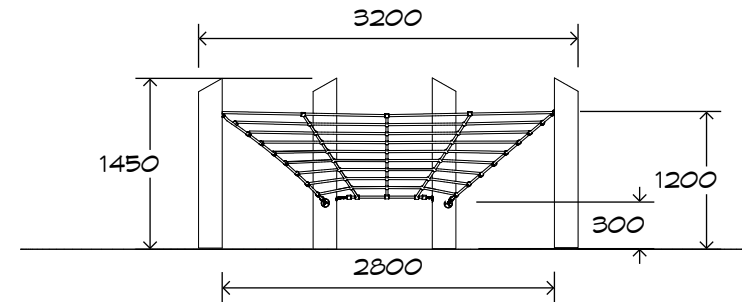

Product Sheet

Inclined Trapezoid 2 CN-1039

Product Warranty

Playground Creations warrants its products to be free from defect in materials or workmanship during normal use and installation and in accordance with our specifications.

Full warranty details on request.

Disclaimer: This should be read in conjunction with the Playground Creations full warranty terms and conditions.

On H5 posts and stainless steel fabricated components

On steel equipment with forced movement

On HDPE (high density polyethylene) structural failure

On combination rope work and activity nets

On all moving components

SURFACING:
RECOMMENDED: 30 m²