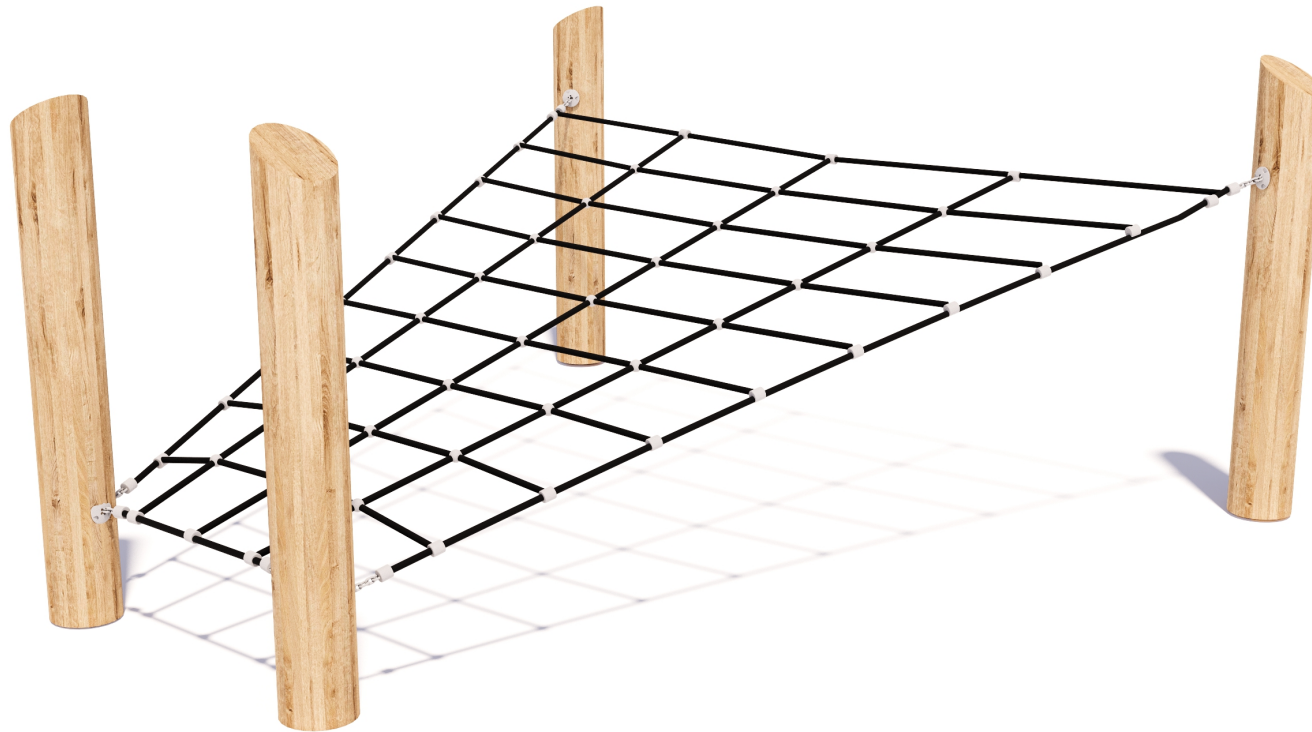

Product Sheet

Inclined Trapezoid 2

CN-1039

playground
creations
creating play for everyday!

CRITICAL
FALL HEIGHT
1.2m

TOTAL
HEIGHT
1.45m

RECOMMENDED
SURFACING
30m²

RECOMMENDED
AGE
3+

RECOMMENDED
USERS
1-6

NZS 5828:2015

0800 273 283 | info@playgroundcreations.co.nz | playgroundcreations.co.nz

Artist impression only