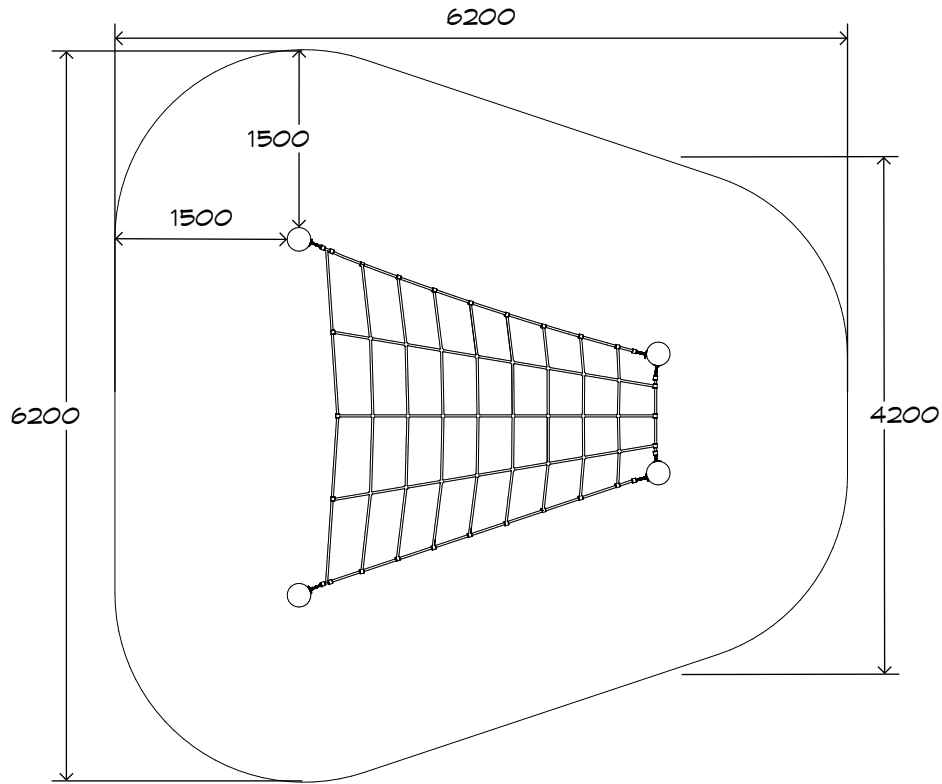

Product Sheet

Inclined Trapezoid 2 CN-1039

Product Warranty

Playground Creations warrants its products to be free from defect in materials or workmanship during normal use and installation and in accordance with our specifications.

Full warranty details on request.

Disclaimer: This should be read in conjunction with the Playground Creations full warranty terms and conditions.

On H5 posts and stainless steel fabricated components

On steel equipment with forced movement

On HDPE (high density polyethylene) structural failure

On combination rope work and activity nets

On all moving components

SURFACING:
RECOMMENDED: 30 m²